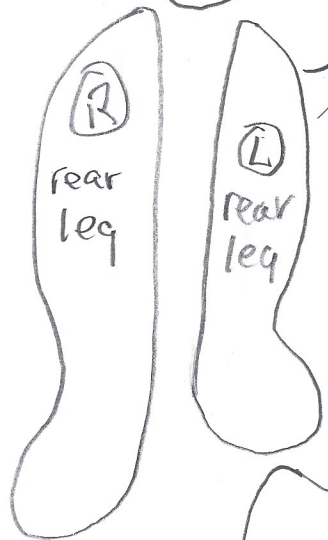

"Charming Lucky"
by Lynn Kane
Puppy Girl Designs
February 1, 2021

Back to the drawing

Background - 12 1/2" (white)

Balloon strings - soft green
Outline stitch - light grey
Names - dark brown

Dark Brown

○ ○ Eyes - Black
Pupil - french knot light grey

light brown