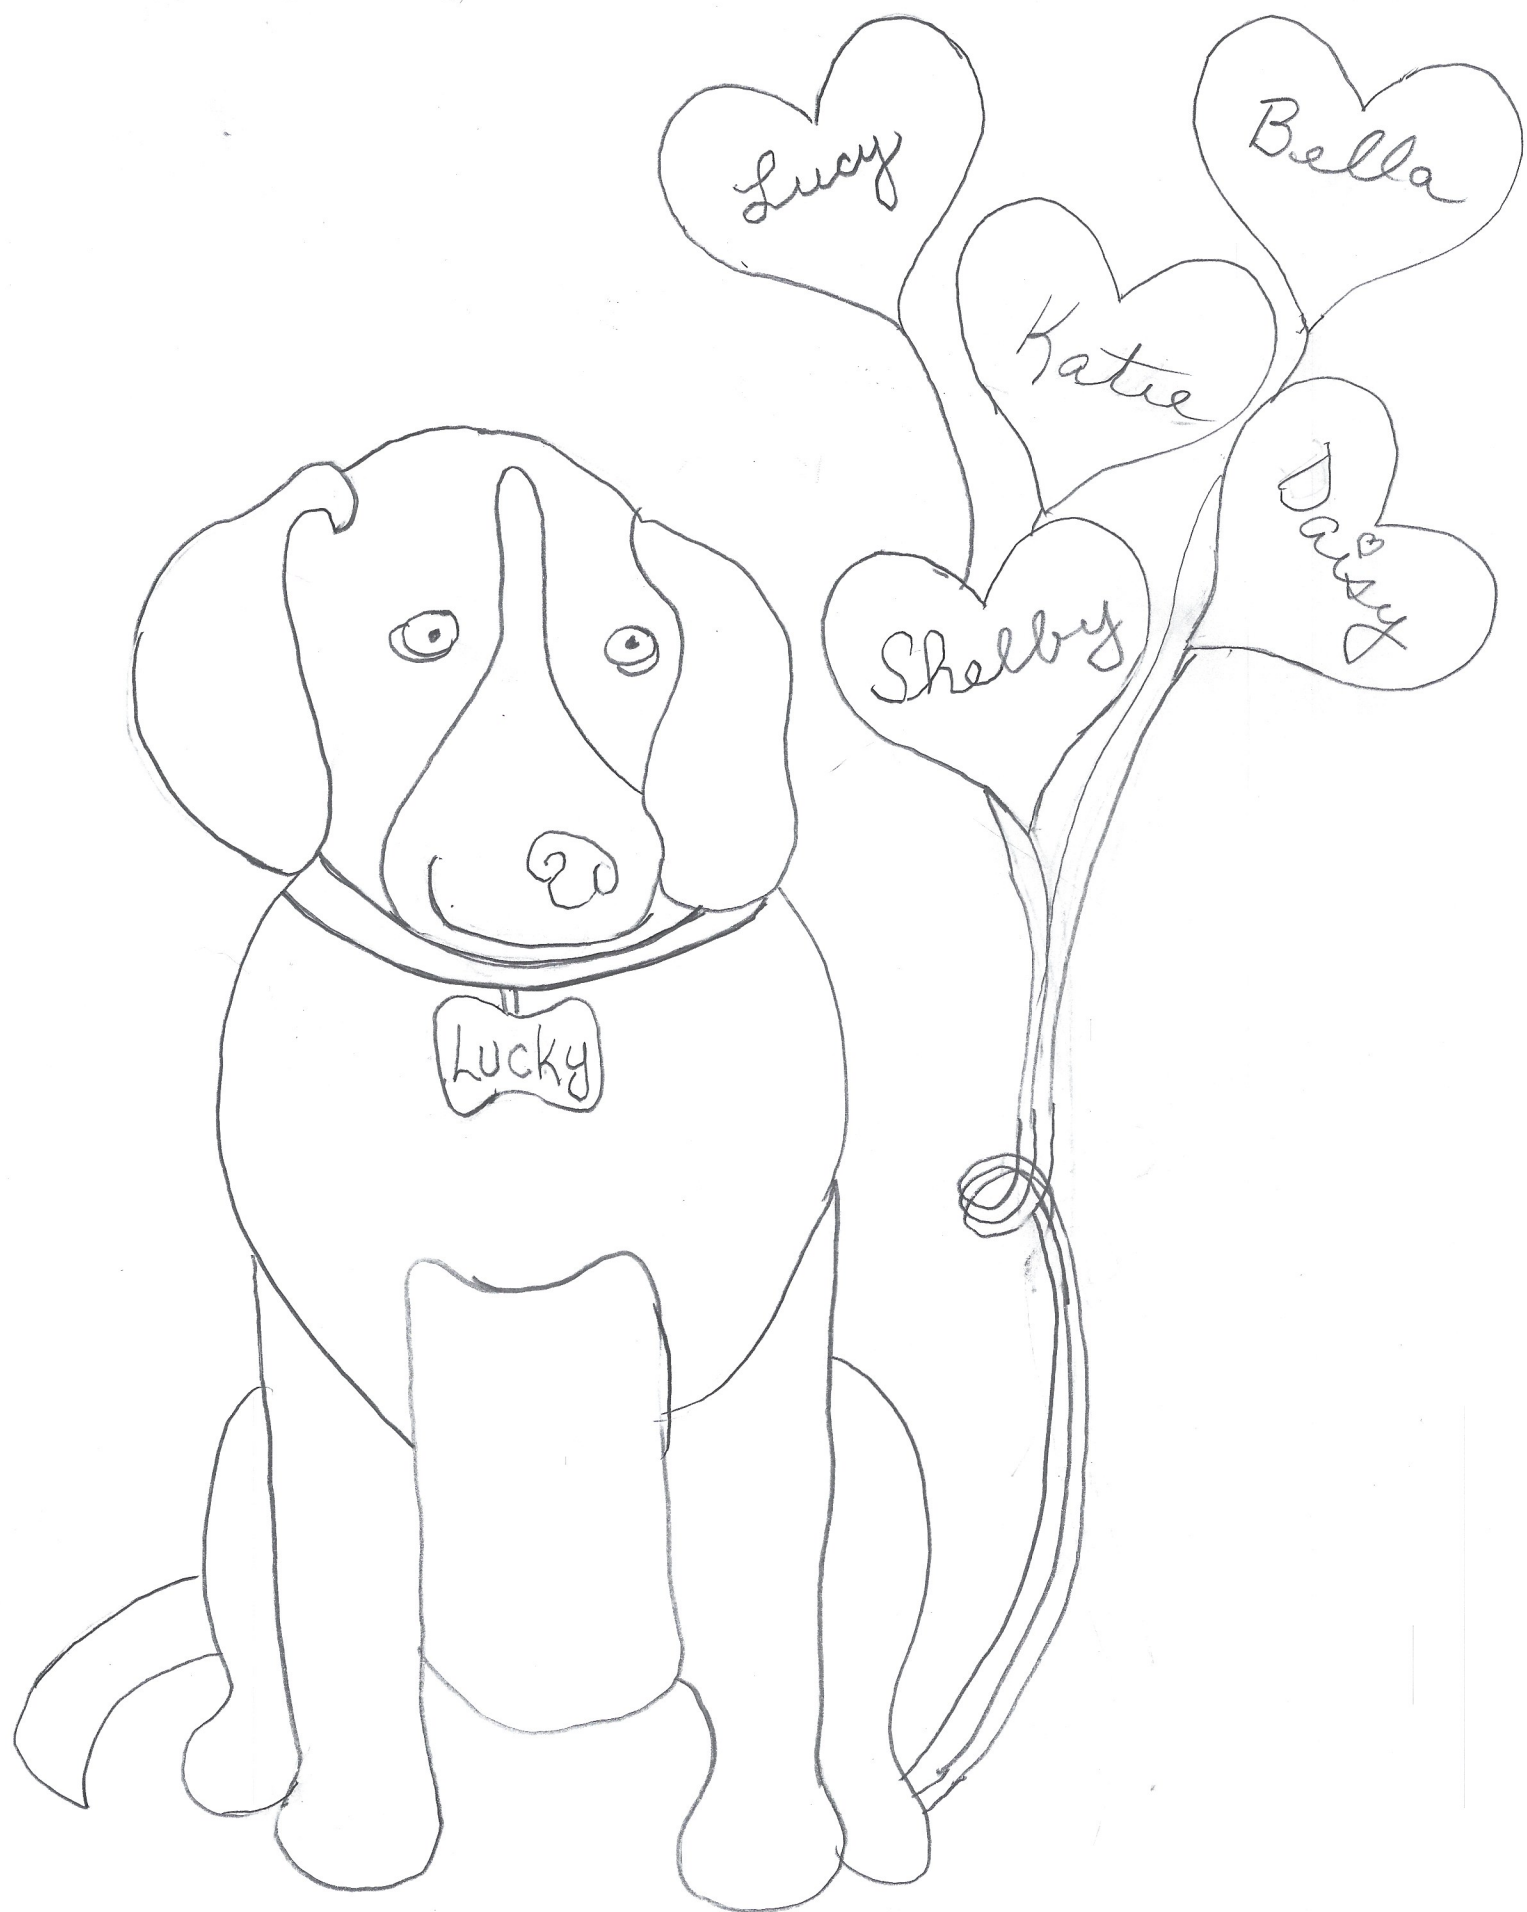

"Charming Lucky"
by Lynn Kane
Puppy Girl Designs
February 1, 2021

Back to the drawing

Background - 12 1/2" (white)

Balloon strings - soft green
Outline stitch - light grey
Names - dark brown

Dark Brown

○ ○ Eyes - Black
Pupil - french knot light grey

light brown