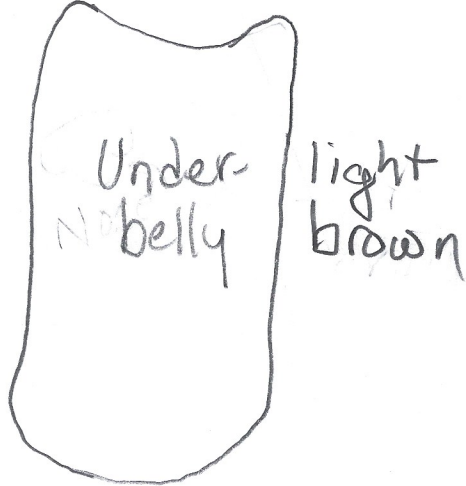

"Charming Lucky"
by Lynn Kane
Puppy Girl Designs
February 1, 2021

Back to the drawing

Background - 12 1/2" (white)

Balloon strings - soft green
Outline stitch - light grey
Names - dark brown

Dark Brown

○ ○ Eyes - Black
Pupil - french knot light grey

light brown