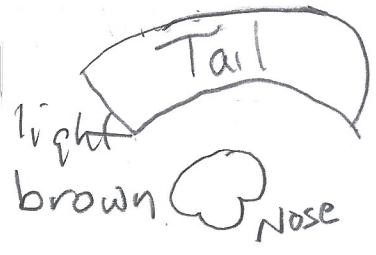

"Charming Lucky"
by Lynn Kane
Puppy Girl Designs
February 1, 2021

Back to the drawing

Background - 12 1/2" (white)

Balloon strings - soft green
Outline stitch - light grey
Names - dark brown

Dark Brown

○ ○ Eyes - Black
Pupil - french knot light grey

light brown