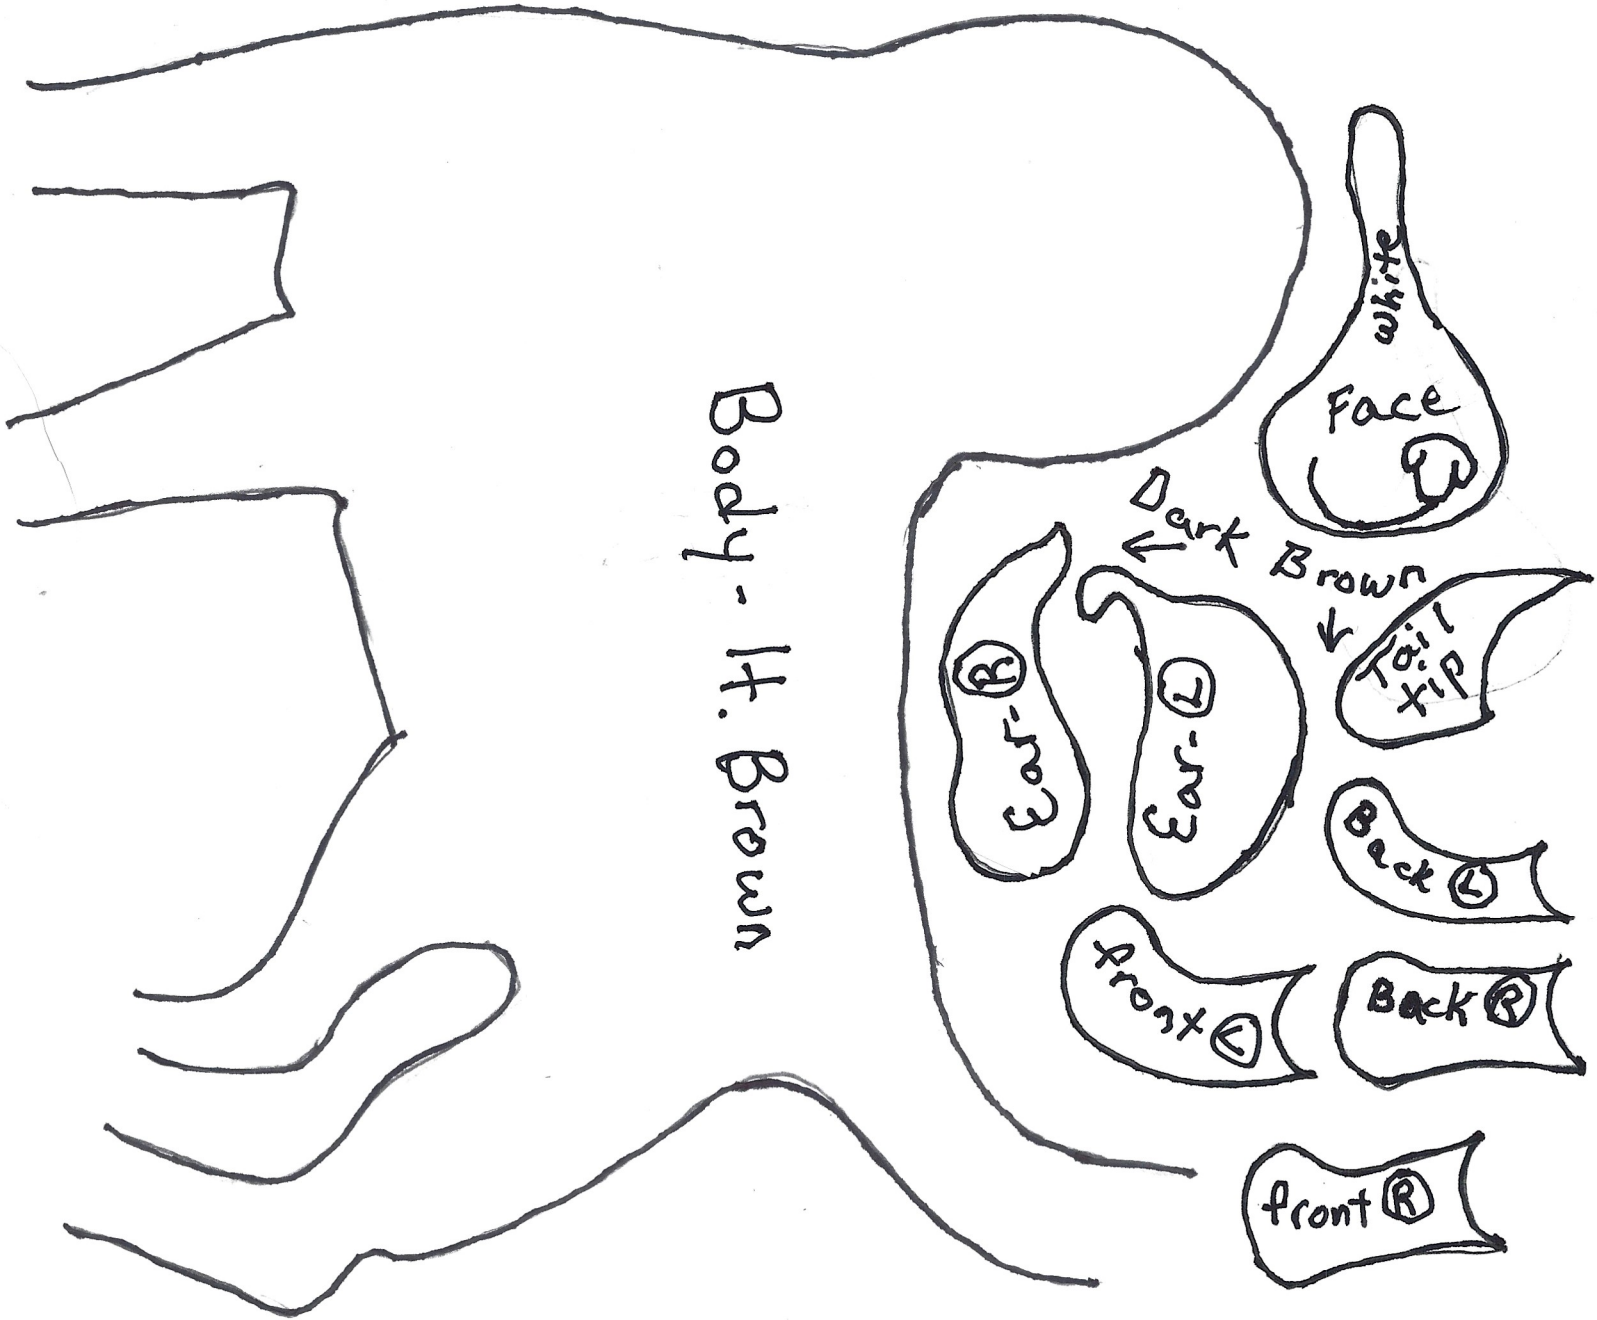

Royal Blue

Backpack-side

Backpack-front

lt. blue

Pup Tent - green

Body - lt. Brown

white

Face

Dark Brown